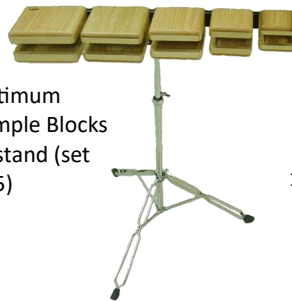

Optimum
Temple Blocks
w/stand (set
of 5)